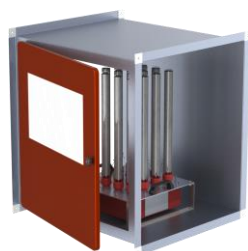

Base System IM16-xxx

IM16-xxx Base System

Included are 16 VTN-F Tubes as standard equipment.

-xxx: Power connector and Control unit equipment to choose

Example illustration: System mounted in an air-duct as slide-in

Example illustration: System mounted standing in an air-duct

IM16-xxx Power Connector & Controller

-C1

Connection Panel, C14 socket ; Error Indicator; Switch ; Fuse Box

-C1C

Connection Panel ,C14 socket ; Error Indicator; Manual/Auto switch ; Fuse Box ; Connector for remote on-off & Error output; System equipped inside with Controller Board