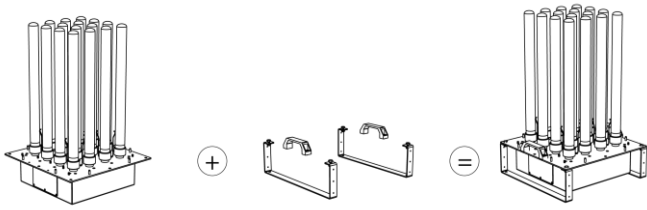

Mounting Options

IM16-OBF

Set with Foot holder and Handles for installing the System on the floor in Air-Duct or Air Handling Unit

IM16-OMF

Set with Mount Frame for installing the System outside of an Air-Duct or Air Handling Unit.

IM16-OSF

Safety Frame

Mandatory with IM16-OMF

Optional with IM16-OBF

IM16-OBP

Blind-Plate with Handles

To cover slide-in mount place during system taken out for maintenance ...

Floor Standing Mounting Combinations

IM16-xx and IM16-OBF = Floor Standing

Floor Standing with Option IM24-OSF

Outer Panel Mounting (Slide-In) Combinations

IM16-xx and IM16-OMF with IM16-OSF

Must be ordered together

Dimensions (mm)