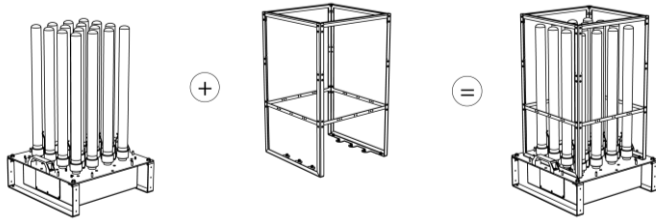

IM16-OSF

Safety Frame

Mandatory with IM16-OMF

Optional with IM16-OBF

IM16-OBP

Blind-Plate with Handles

To cover slide-in mount place during system taken out for maintenance ...

Floor Standing Mounting Combinations

IM16-xx and IM16-OBF = Floor Standing

Floor Standing with Option IM24-OSF

Outer Panel Mounting (Slide-In) Combinations

IM16-xx and IM16-OMF with IM16-OSF

Must be ordered together

Dimensions (mm)