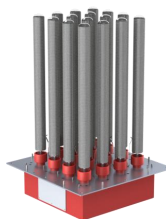

Overview

IM16 is a system with 16 vertical aligned F-tubes, intended to mount in Air Handling Units (AHU) and/or Air-Ducts as Stand or Slide-In Installations

Applications are pollutants degradation, exhaust air treatment, air refreshment, air disinfection and odor elimination for industrial and commercial use.

Base System IM16-xxx

IM16-xxx Base System

Included are 16 VTN-F Tubes as standard equipment.

-xxx: Power connector and Control unit equipment to choose

Example illustration: System mounted in an air-duct as slide-in

Example illustration: System mounted standing in an air-duct

IM16-xxx Power Connector & Controller

-C1

Connection Panel, C14 socket ; Error Indicator; Switch ; Fuse Box

-C1C

Connection Panel ,C14 socket ; Error Indicator; Manual/Auto switch ; Fuse Box ; Connector for remote on-off & Error output; System equipped inside with Controller Board